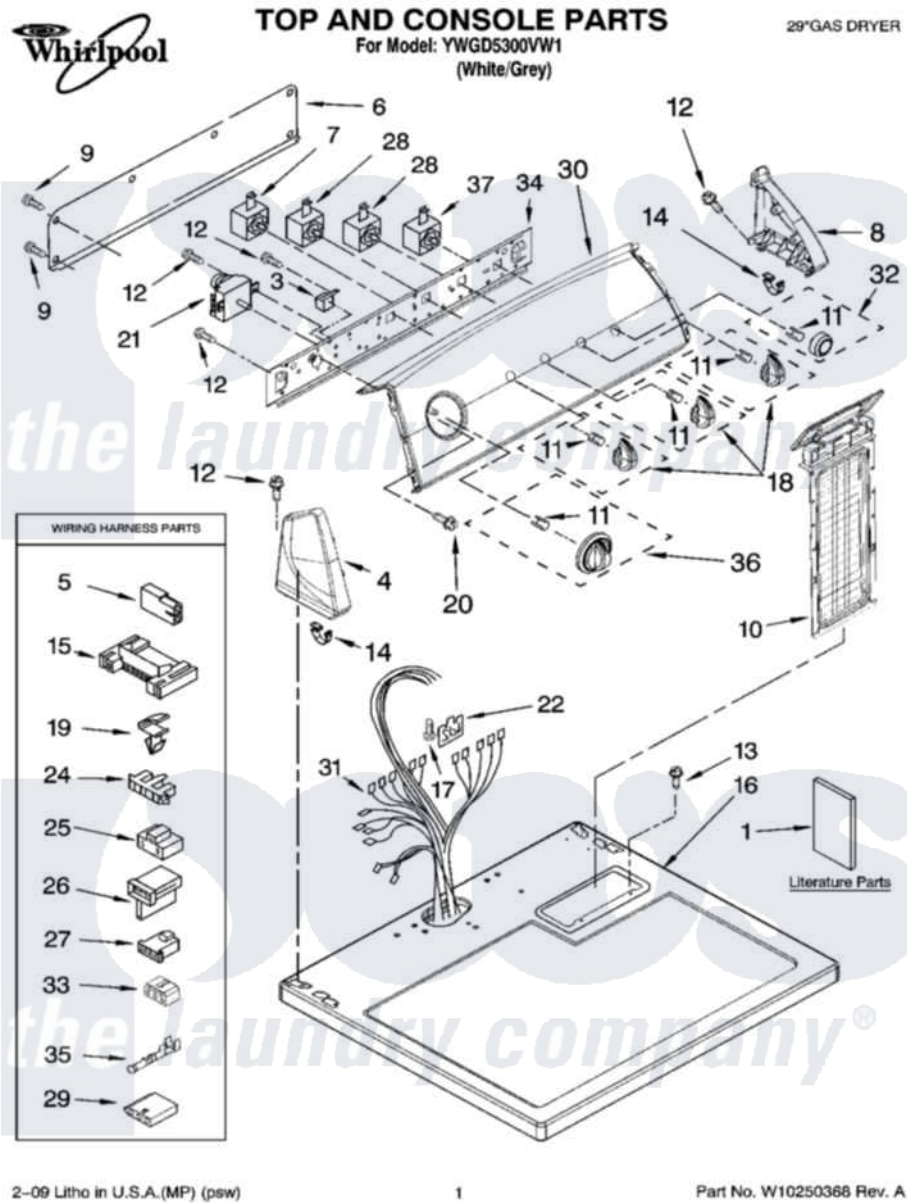

Whirlpool YWGD5300VW1 01 - TOP AND CONSOLE PARTS

2-09 Litho in U.S.A.(MP) (psw)

1

Part No. W10250368 Rev. A

Whirlpool Residential Whirlpool YWGD5300VW1 Dryer Parts Parts Diagram 01 - TOP AND CONSOLE PARTS
 Click on the part number to view part

Item	Original Part Number	Replaced By	Status	Part Description
1	W10150630		Not Available	LITERATURE PARTS INSTRUCTIONS, INSTALLATION
"	W10042950		Not Available	Sheet, Cycle Feature
"	W10151572		Not Available	GUIDE, USE & CARE
"	W10185994		Not Available	Wiring Diagram
"	BLANK		Not Available	Following May Be Purchased DO-IT-YOURSELF REPAIR MANUALS
3	694419			Mini-Buzzer
4	8566035	8565957		Cap, End
5	717252			Receptacle, Terminal
6	8274261			Do-It-Yourself Repair Manuals
7	3405155			Switch, Temperature
8	8566032	8565954		Cap, End
9	693995			Screw, Hex Head
10	8557857			Screen, Lint
11	8536939			Clip, Knob

12	8533971	90767	Screw, 8A X 3/8 HeX Washer Head Tapping
13	688983	487240	Screw, For Mtg. Service Capacitor
14	8312709		Clip-Console
15	3395683		Receptacle, Multi-Terminal
16	8559800	8563663	Top
17	359625	487240	Screw, For Mtg. Service Capacitor
18	W10034380		Knob, Control
19	3394427		Clip-Harness
20	8533951	3400859	Screw, Grounding
21	W10185992	Not Available	Timer Assembly (60 Hz.)
22	8558178		Control, Electronic
24	3397269		Connector, Timer
25	3401144		Connector
26	3403499		Connector, 2-Postion
27	3403498		Connector, 3-Position
28	3405156		Switch, Rotary
29	3936144		Do-It-Yourself Repair Manuals
30	W10206010		Panel, Control
31	W10186104		Harness, Wiring
32	W10034790		Knob, Push-To-Start
33	3347243		Block, Disconnect
34	8566052		Bracket, Console
35	94614		Terminal
36	W10034750		Timer Knob Assembly
37	3398095		Switch, Push-To-Start