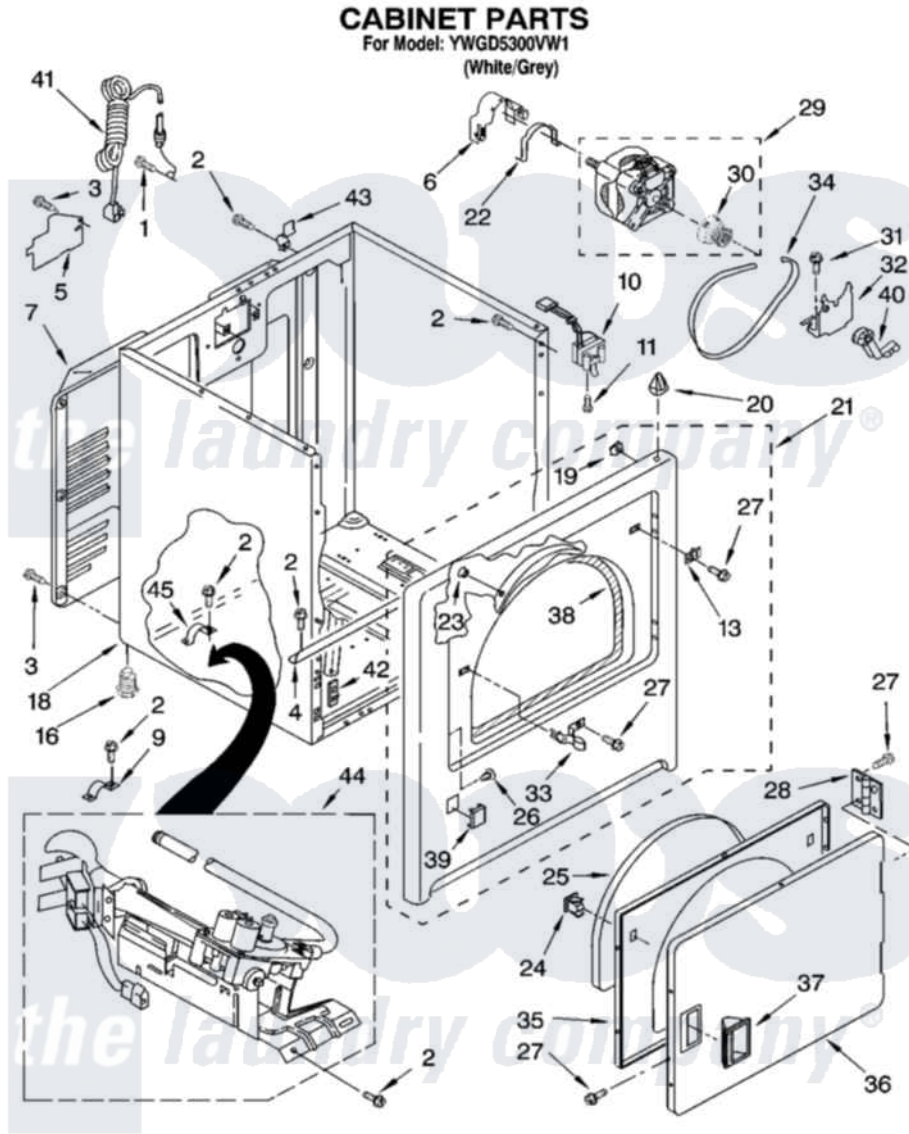

# Whirlpool YWGD5300VW1 02 - CABINET PARTS

W10250368

3

Whirlpool [Residential Whirlpool YWGD5300VW1 Dryer Parts](#) Parts Diagram 02 - CABINET PARTS  
Click on the part number to view part

Item	Original Part Number	Replaced By	Status	Part Description
1	697776	<a href="#">4331106</a>		Screw, No.10-32 X 7/16
2	343641	<a href="#">681414</a>		Screw, 10AB X 1/2
3	<a href="#">693995</a>			Screw, Hex Head
4	<a href="#">8541400</a>			Bracket, Cabinet
5	<a href="#">3396795</a>			Cover, Terminal Block
6	<a href="#">3404162</a>			Clamp, Motor
7	3396805	<a href="#">280043</a>		Panel-Rear
9	<a href="#">3980175</a>			Clamp, Elbow
10	<a href="#">3406107</a>			Door Switch Assembly
11	697773	<a href="#">3395530</a>		Screw
13	<a href="#">3403630</a>			Plug, Strike Hole
16	3392100	<a href="#">49621</a>		Feet-Leveling
"	<a href="#">279810</a>			Foot-Optional
18	8530603	<a href="#">8533643</a>		Cabinet
19	<a href="#">98234</a>			Clip, U-Bend
20	690363	<a href="#">18776</a>		Lock, Front Top