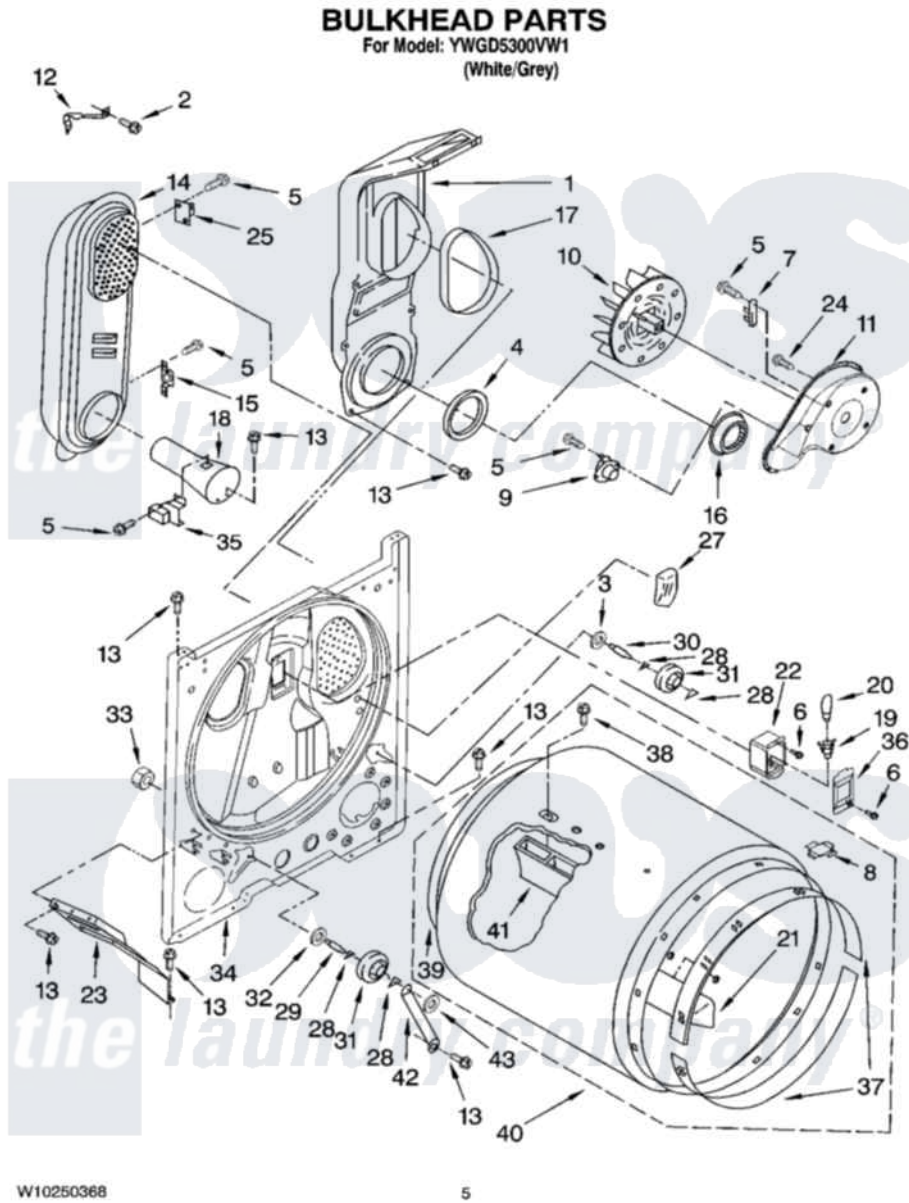

Whirlpool YWGD5300VW1 03 - BULKHEAD PARTS

Whirlpool [Residential Whirlpool YWGD5300VW1 Dryer Parts](#) Parts Diagram 03 - BULKHEAD PARTS
Click on the part number to view part

Item	Original Part Number	Replaced By	Status	Part Description
1	348368			Lint Chute Assembly
2	489463			Screw, 8-18 X 1/16
3	3388703			Washer, Support
4	347139			Seal, Lint Chute
5	90767			Screw, 8A X 3/8 HeX Washer Head Tapping
6	487909	488729		Screw
7	3392519			Thermal Limiter
8	8066086			Plug, Drum Hole
9	8318268			Thermostat, Internal-Bias
10	694089			Wheel, Blower
11	8577230			Housing, Blower
12	3398161			CLIP
13	343641	681414		Screw, 10AB X 1/2
14	8530285	279980		Box
15	3403140			Thermostat, High-Limit 205F
16	696302			Shield, Exhaust

17	339956		Seal, Air Duct To Bulkhead
18	8066049		Funnel, Burner Light
19	W10136369		Socket, Drum Light Assembly
20	3406124	22002263	Lamp
21	3403636		Baffle, Drum
22	3977373		Bracket, Drum Light
23	3406022		Bracket, Bulkhead
24	3390647	488729	Screw
25	280010		Kit, Thermal Cut-Off
27	3976479	279366	Electrode
28	690997		Washer, Thrust
29	3399506	W10359270	Shaft, Drum Roller Threads
30	3399507	W10359269	Shaft, Drum Roller Threads
31	3397590	349241T	Support
32	348197		Washer, Support
33	3359452		Nut, Lock
34	3403414		Bulkhead
35	338906		Radiant, Sensor
36	3402841	8532165	Lens, Drum Light
37	692526	279441	BeaRng-Rng
38	W10219342		Screw, Baffle Mounting
39	3406130	279857	Seal
40	695587		Drum Assembly
41	692490		Baffle, Drum
42	3976434		Bracket, Support Shaft
43	90296		Nut, Push On