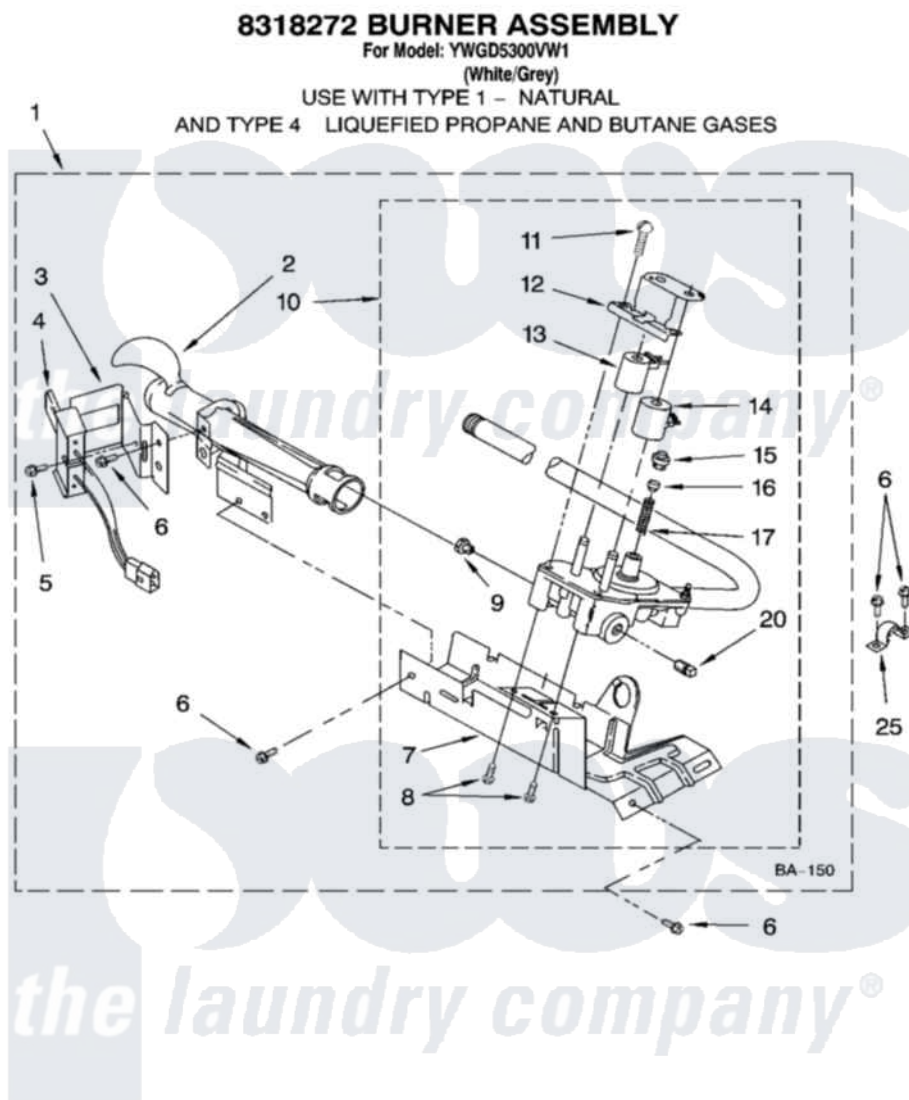

Whirlpool YWGD5300VW1 04 - 8318272 BURNER ASSEMBLY, OPTIONAL PARTS (NOT INCLUDED)

W10250368

7

Whirlpool [Residential Whirlpool YWGD5300VW1 Dryer Parts](#) Parts Diagram 04 - 8318272 BURNER ASSEMBLY, OPTIONAL PARTS (NOT INCLUDED).
 Click on the part number to view part

Item	Original Part Number	Replaced By	Status	Part Description
1	8318272	W10465748		Burner-Gas
2	688617	693140		Burner
3	694298			Bracket, Ignitor
4	686590	279311		Ignitor
5	3393909			Screw, 8-32 X 7/8
6	343641	681414		Screw, 10AB X 1/2
7	693986			Base, Burner
8	3387057			Screw, 10-16 X 1/2 Orifice, Burner
9	234826			Orifice, Burner Type 1
"	229742			Orifice, Burner
"	234868			Orifice, Burner
10	8318277	W10337269		Valve-Gas
11	694421			Screw, Bracket Mounting
12	694538			Bracket, Shunt